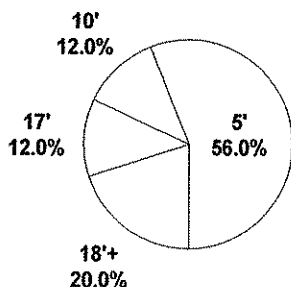

Scoring Range