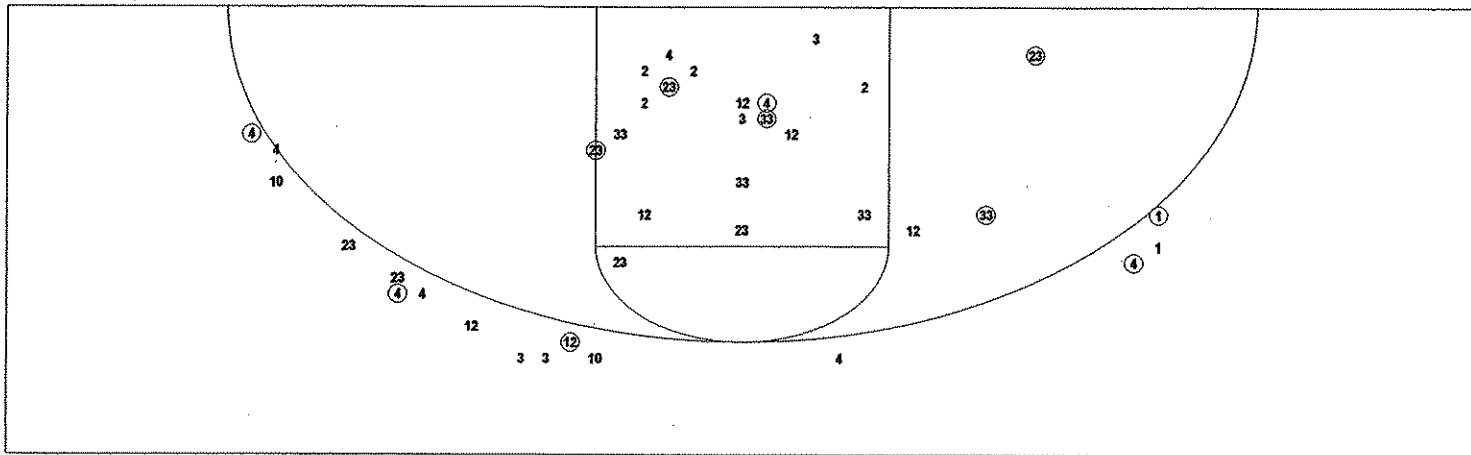

Scoring Locations

2005 HOUCHENS INDUSTRIES/KHSAA GIRLS' SWEET 16 - TEAM SHOT CHART for the Lexington Catholic Lady Knights
Rockcastle Lady Rockets vs. Lexington Catholic Lady Knights
DATE: 03/23/2005 TIME: Noon CST SITE: Diddle Arena-Bowling Green, KY