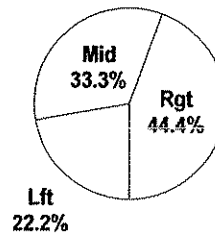

Scoring Locations