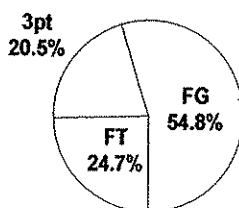

Shot Summary	M/A	%	PTS
3Pt FG	5/16	31.3%	15
2Pt FG	20/41	48.8%	40
Layups - L	11/13	84.6%	22
Layups - R	2/4	50.0%	4
Dunks	0/0	0.0%	0
Putbacks	1/2	50.0%	2
Overall Shooting	25/57	43.9%	55
Free Throws	18/40	45.0%	18
Total Points			73

Scoring Distribution