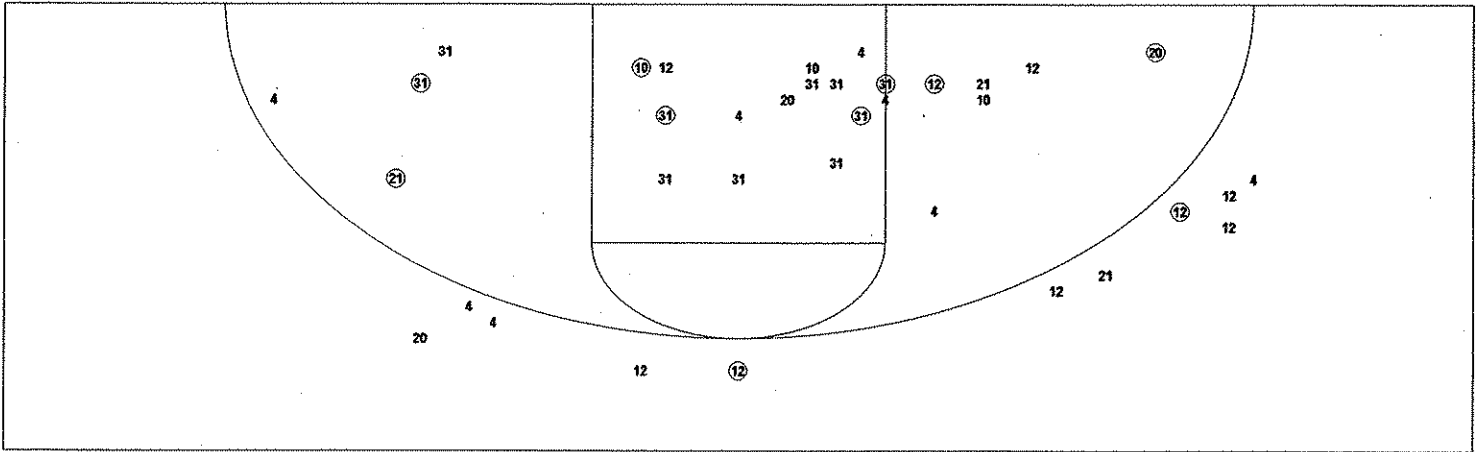

Scoring Breakdown

Scoring Range

2005 HOUCHENS INDUSTRIES/KHSAA GIRLS' SWEET 16 - TEAM SHOT CHART for the Rockcastle Lady Rockets

Rockcastle Lady Rockets vs. Lexington Catholic Lady Knights

DATE: 03/23/2005 TIME: Noon CST SITE: Diddle Arena-Bowling Green, KY