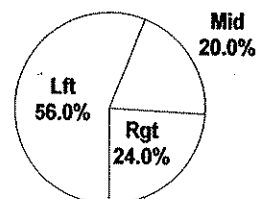

2005 HOUCHENS INDUSTRIES/KHSAA GIRLS' SWEET 16 - TEAM SHOT CHART for the Lexington Catholic Lady Knights
Rockcastle Lady Rockets vs. Lexington Catholic Lady Knights
DATE: 03/23/2005 TIME: Noon CST SITE: Diddle Arena-Bowling Green, KY

Shot Summary	M/A	%	PTS
3Pt FG	5/16	31.3%	15
2Pt FG	20/41	48.8%	40
Layups - L	11/13	84.6%	22
Layups - R	2/4	50.0%	4
Dunks	0/0	0.0%	0
Putbacks	1/2	50.0%	2
Overall Shooting	25/57	43.9%	55
Free Throws	18/40	45.0%	18
Total Points			73

By Period	FG	FGA	FG%	3Pt	3PA	3P%	FT	FTA	FT%	PTS	ORB	DRB	TR	PF	AST	TO	BS	ST	P/S
1st Period	7	14	50.0	1	5	20.0	0	0	0.00	15	2	3	5	2	6	3	0	2	1.07
2nd Period	4	13	30.8	2	6	33.3	5	12	41.7	15	3	5	8	6	3	4	2	6	0.79
3rd Period	8	18	44.4	1	4	25.0	5	10	50.0	22	5	5	10	7	5	2	2	2	0.96
4th Period	6	12	50.0	1	1	100	8	18	44.4	21	2	7	9	10	4	7	1	5	1.00
Game	25	57	43.9	5	16	31.3	18	40	45.0	73	12	20	32	25	18	16	5	15	0.95

Scoring Breakdown